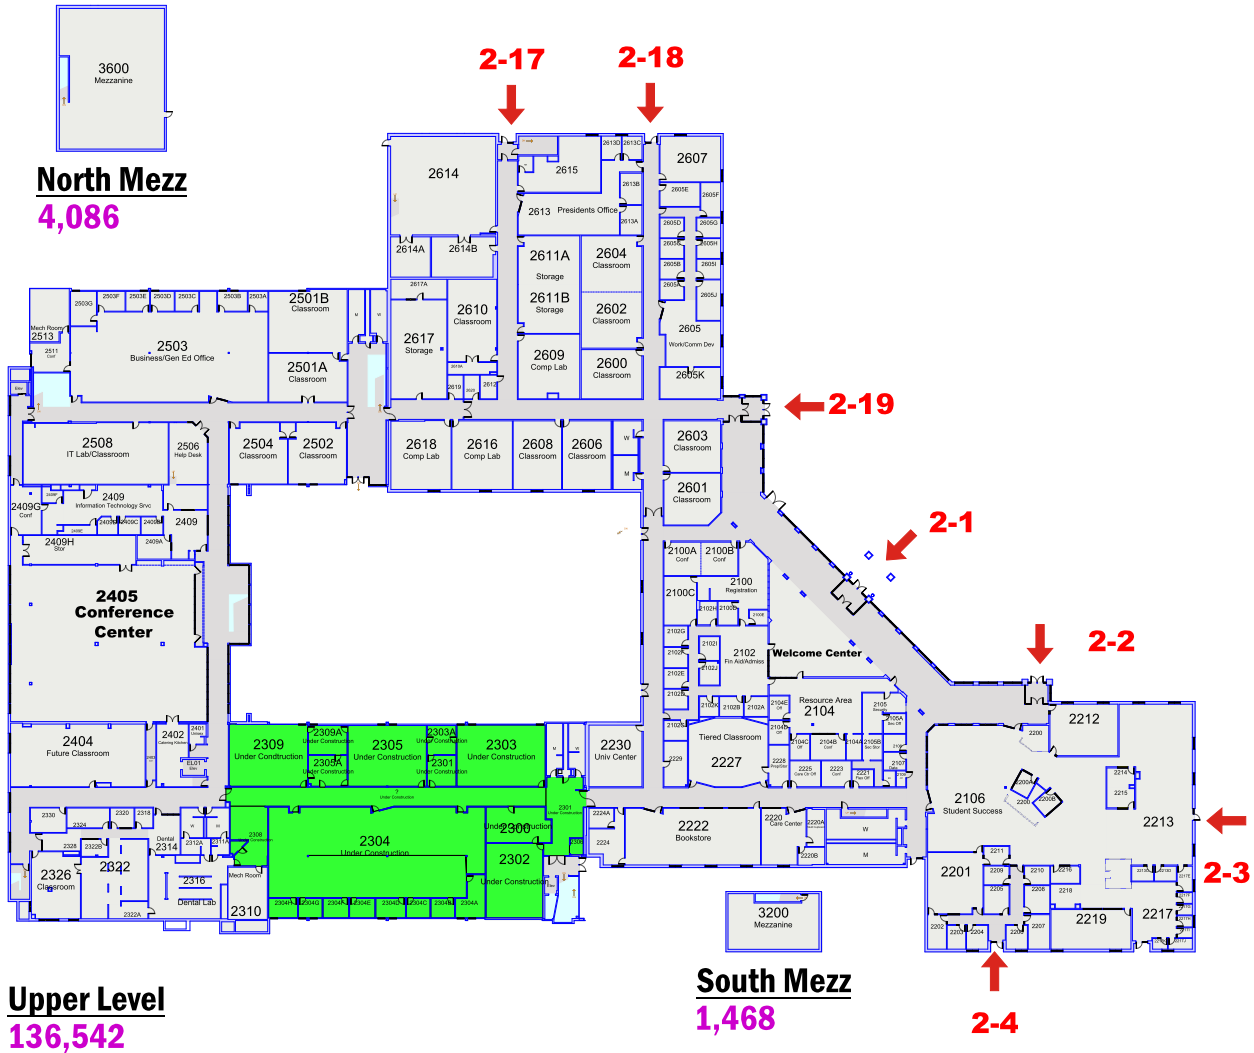

**Blackhawk Technical College**  
Central Campus  
6004 South County Road G, Janesville, WI 53546  
Phone: 608-758-6900

**Blackhawk Technical College**

Central Campus  
6004 South County Road G, Janesville, WI 53546  
Phone: 608-758-6900

**Key**

- 1200 - 1269 Health Science Area
- 1268 - Receiving
- 1272 - Print Center
- 1274 - Mailroom
- 1300 - Health Science & Finance Office
- 1305 - Marketing
- 1313 - Conference Room
- 1315 - Blackhawk Room
- 1321 - Culinary Office
- 1322 - Gourmet Kitchen
- 1325 - Food Service Kitchen
- 1400 - Student Commons
- 1402 - Multipurpose Room
- 1404 - Idea Lounge
- 1500 - 1510 Classrooms
- 1512 - 1518 Classrooms
- 1515 - 1533 Rock University High School
- 0500 - 0501 Electric Power Distribution Lab
- 1600 - Simulation Room
- 1601 - Shooting Range
- 1602 - Defense and Arrest Tactics Room

**Lower Level**  
137,464

**Garage**  
5,941