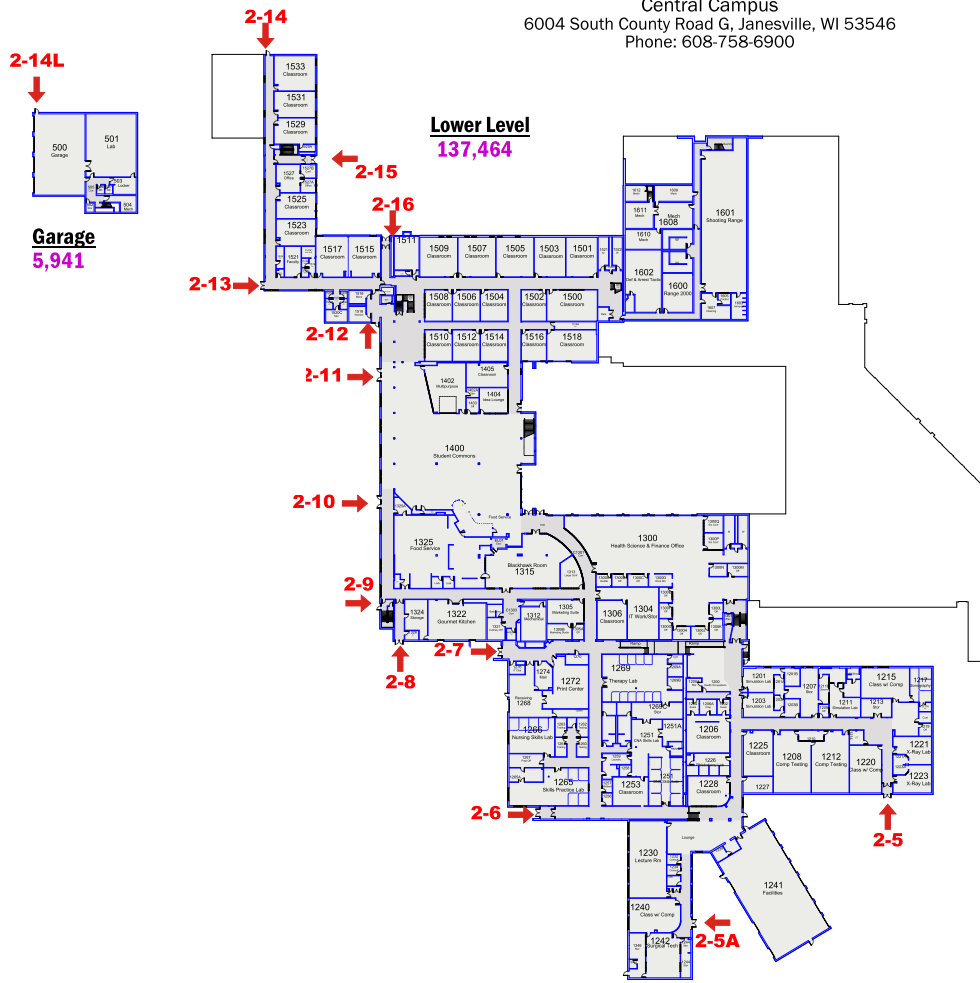

**Blackhawk Technical College**  
Central Campus  
6004 South County Road G, Janesville, WI 53546  
Phone: 608-758-6900

**Blackhawk Technical College**

Central Campus  
6004 South County Road G, Janesville, WI 53546  
Phone: 608-758-6900

**Key**

- 1200 - 1269 Health Science Area
- 1268 - Receiving
- 1272 - Print Center
- 1274 - Mailroom
- 1300 - Health Science & Finance Office
- 1305 - Marketing
- 1313 - Conference Room
- 1315 - Blackhawk Room
- 1321 - Culinary Office
- 1322 - Gourmet Kitchen
- 1325 - Food Service Kitchen
- 1400 - Student Commons
- 1402 - Multipurpose Room
- 1404 - Idea Lounge
- 1500 - 1510 Classrooms
- 1512 - 1518 Classrooms
- 1515 - 1533 Rock University High School
- 0500 - 0501 Electric Power Distribution Lab
- 1600 - Simulation Room
- 1601 - Shooting Range
- 1602 - Defense and Arrest Tactics Room

**Lower Level**  
137,464

**Garage**  
5,941