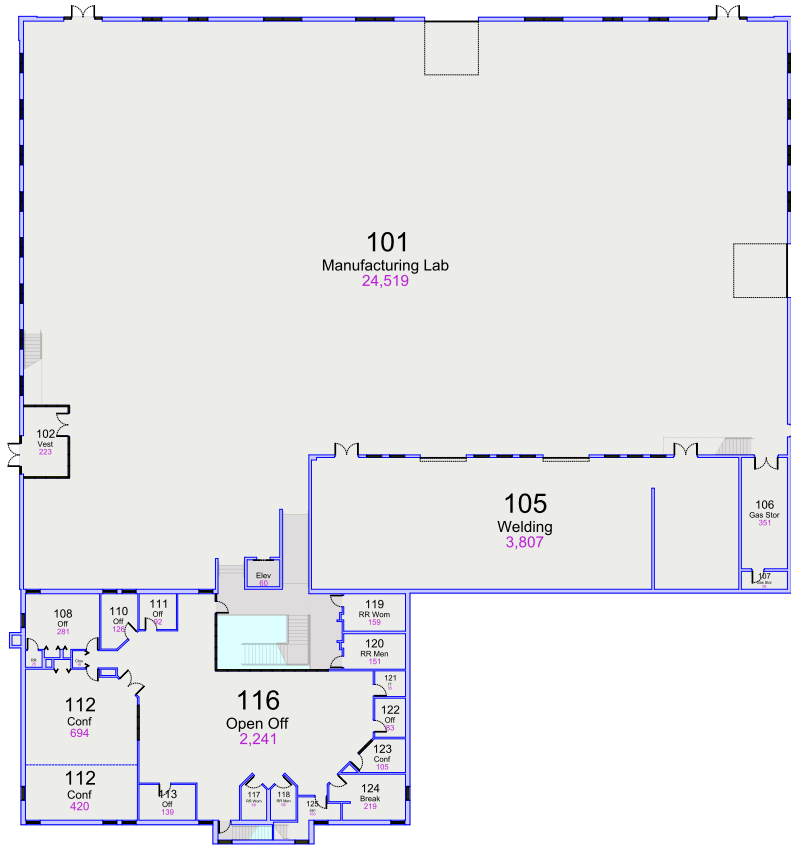

Blackhawk Technical College
IMEC Building
6004 South County Road G, Janesville, WI 53546

Admin Building
6,650 SF

Blackhawk Technical College
IMEC Building
6004 South County Road G, Janesville, WI 53546

Admin - Basement
6,599 SF