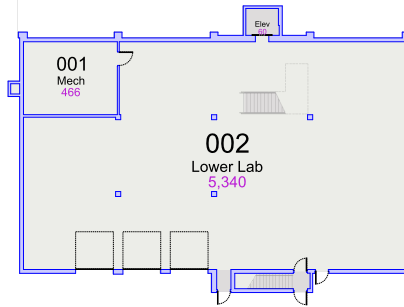

Blackhawk Technical College
IMEC Building
6004 South County Road G, Janesville, WI 53546

Admin Building
6,650 SF

Blackhawk Technical College
IMEC Building
6004 South County Road G, Janesville, WI 53546

Admin - Basement
6,599 SF