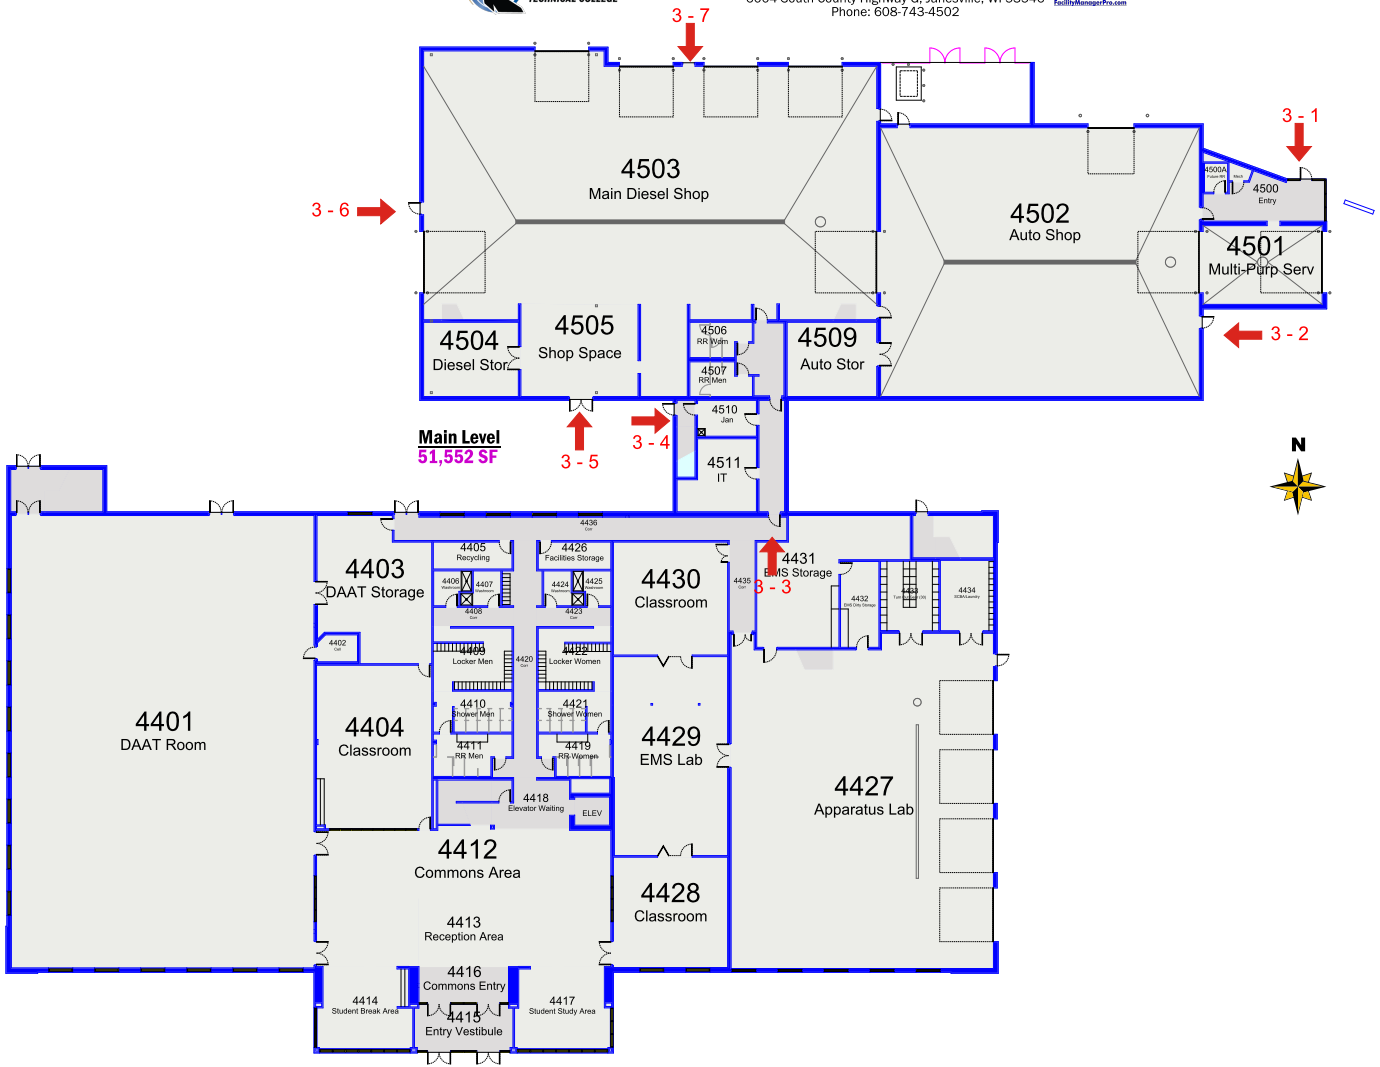

Blackhawk Technical College
Center for Transportation Studies
6004 South County Highway G, Janesville, WI 53546
Phone: 608-743-4502

Blackhawk Technical College
Center for Transportation Studies
6004 South County Highway G, Janesville, WI 53546
Phone: 608-743-4502