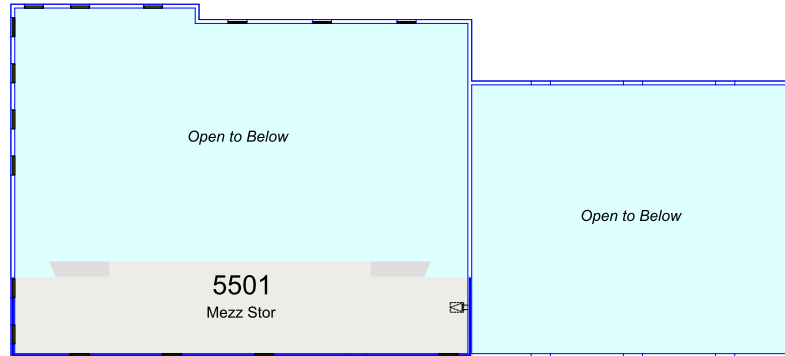

Blackhawk Technical College
 Center for Transportation Studies
 6004 South County Highway G, Janesville, WI 53546
 Phone: 608-743-4502

Mezzanine Level
 16,324 SF

Track/Level 2
14,262 SF