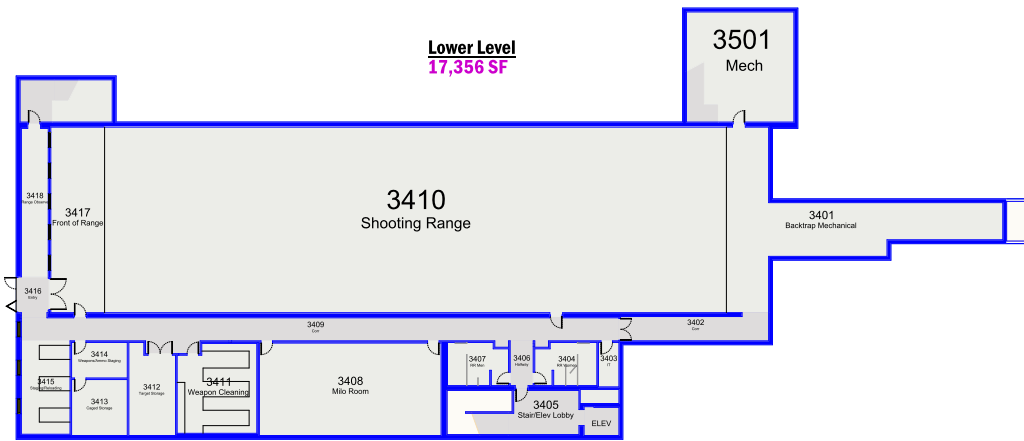

Blackhawk Technical College
Center for Transportation Studies
6004 South County Highway G, Janesville, WI 53546
Phone: 608-743-4502

Blackhawk Technical College
Center for Transportation Studies
6004 South County Highway G, Janesville, WI 53546
Phone: 608-743-4502