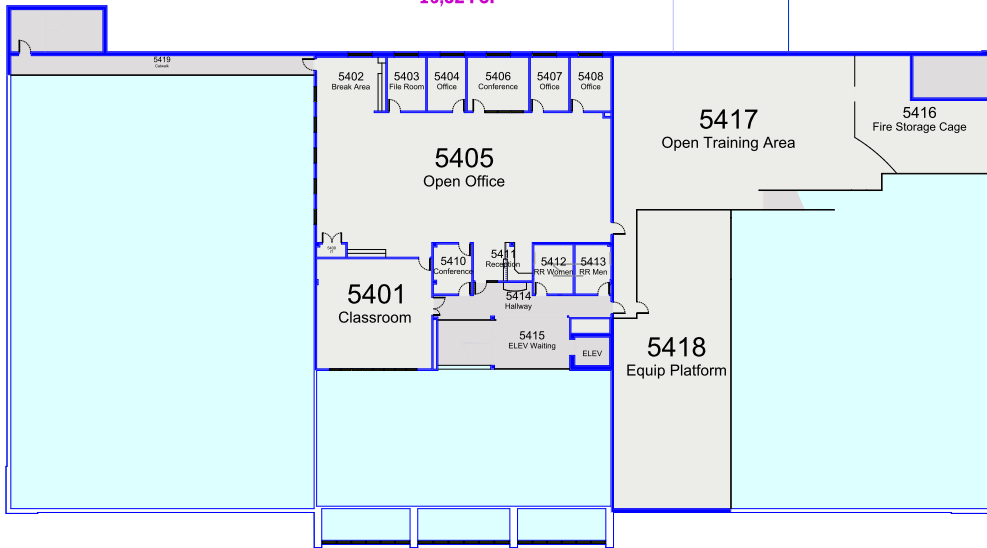

Blackhawk Technical College
 Center for Transportation Studies
 6004 South County Highway G, Janesville, WI 53546
 Phone: 608-743-4502

Mezzanine Level
 16,324 SF

Track/Level 2
14,262 SF